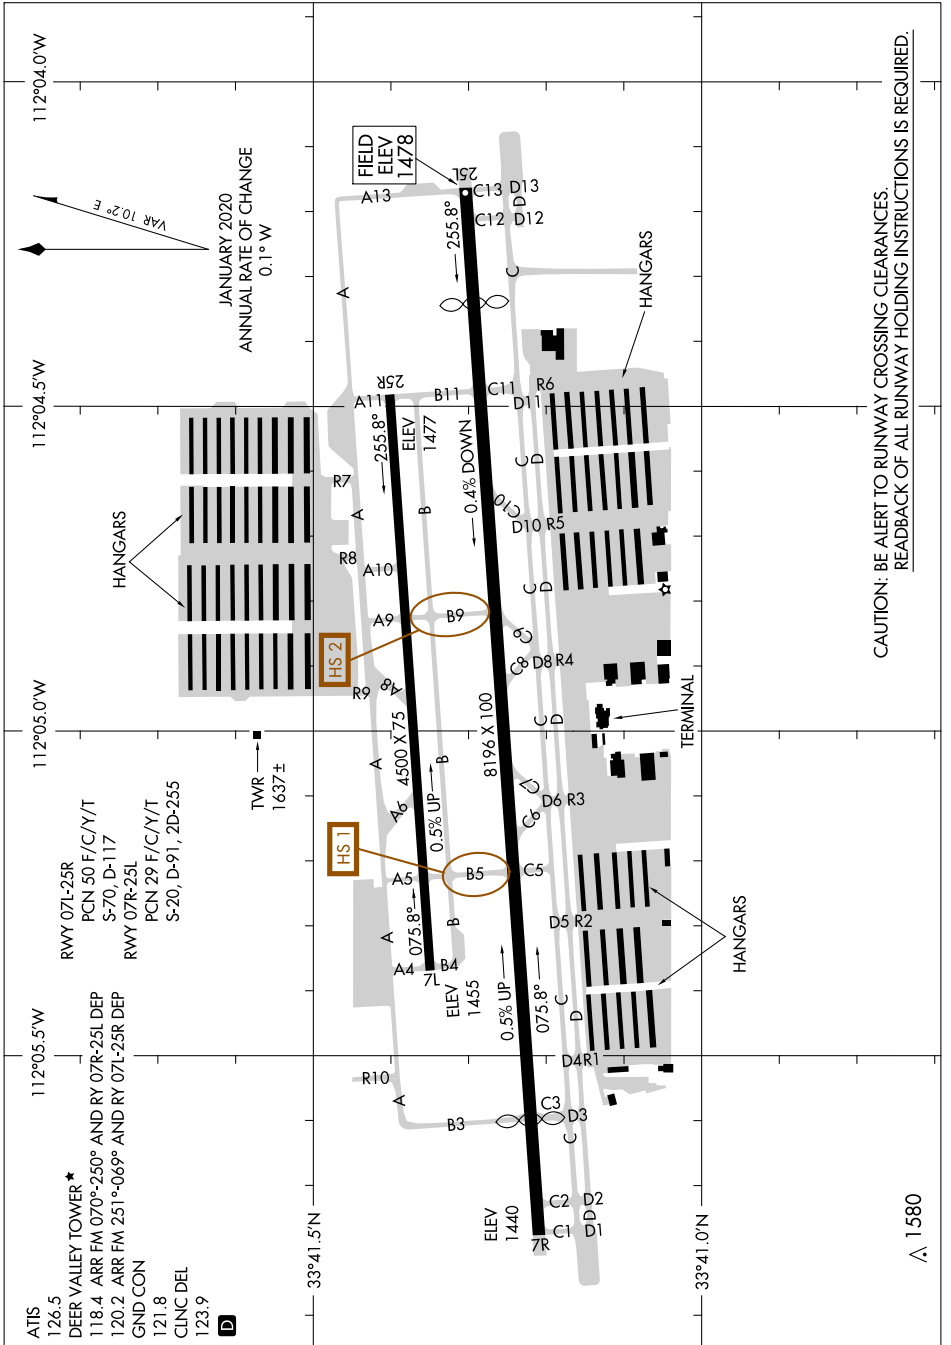

AIRPORT DIAGRAM

AL-6646 (FAA)

PHOENIX DEER VALLEY (DVT)
PHOENIX, ARIZONA

SW-4, 13 JUN 2024 to 11 JUL 2024

CAUTION: BE ALERT TO RUNWAY CROSSING CLEARANCES.
READBACK OF ALL RUNWAY HOLDING INSTRUCTIONS IS REQUIRED.

SW-4, 13 JUN 2024 to 11 JUL 2024

AIRPORT DIAGRAM

PHOENIX, ARIZONA
PHOENIX DEER VALLEY (DVT)

1580