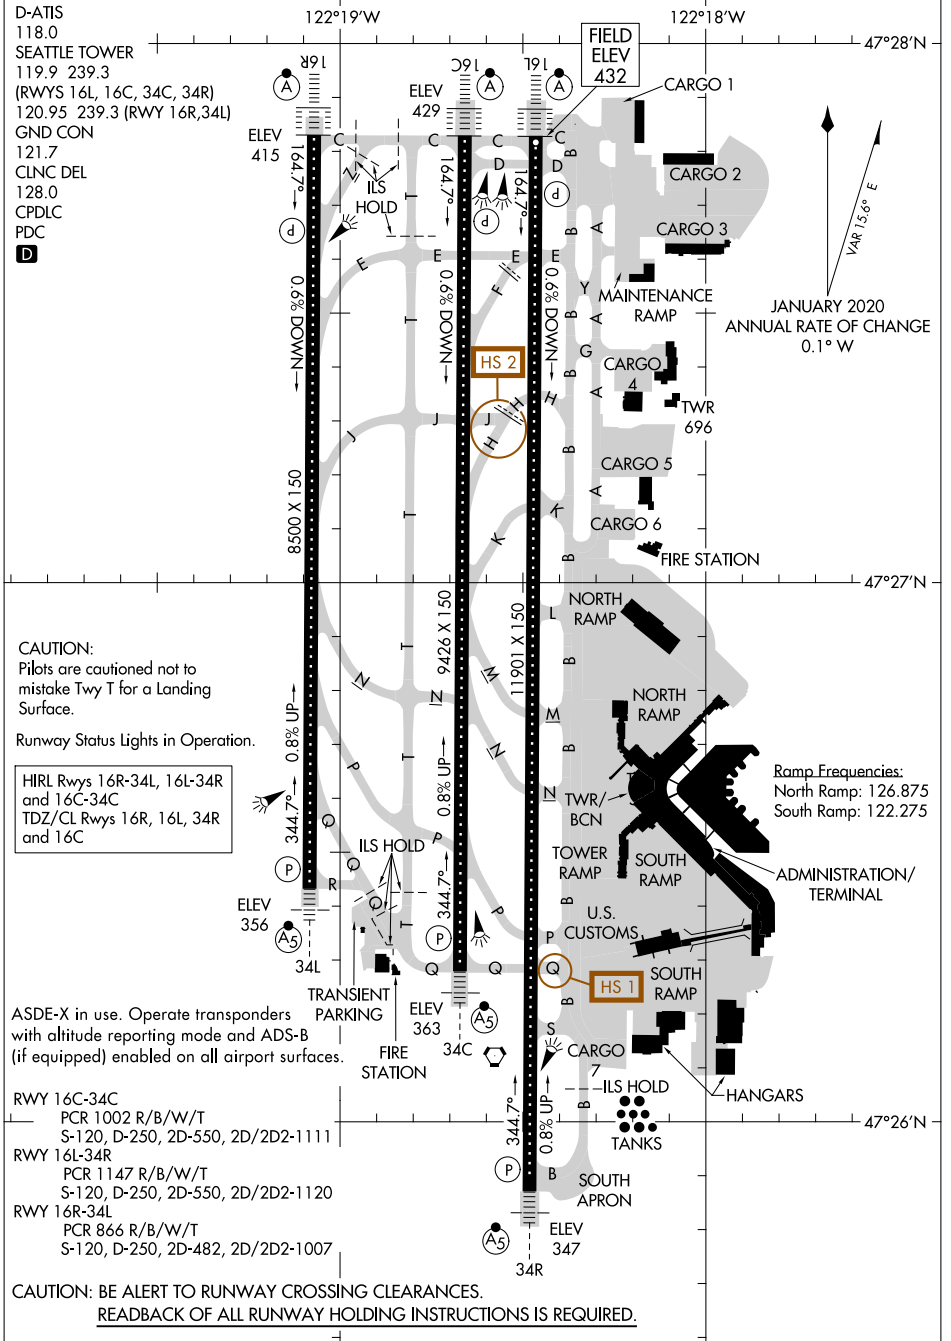

# AIRPORT DIAGRAM

AL-582 (FAA)

SEATTLE-TACOMA INTL (SEA)  
SEATTLE, WASHINGTON

NW-1, 13 JUN 2024 to 11 JUL 2024

NW-1, 13 JUN 2024 to 11 JUL 2024

# AIRPORT DIAGRAM

SEATTLE, WASHINGTON  
SEATTLE-TACOMA INTL (SEA)